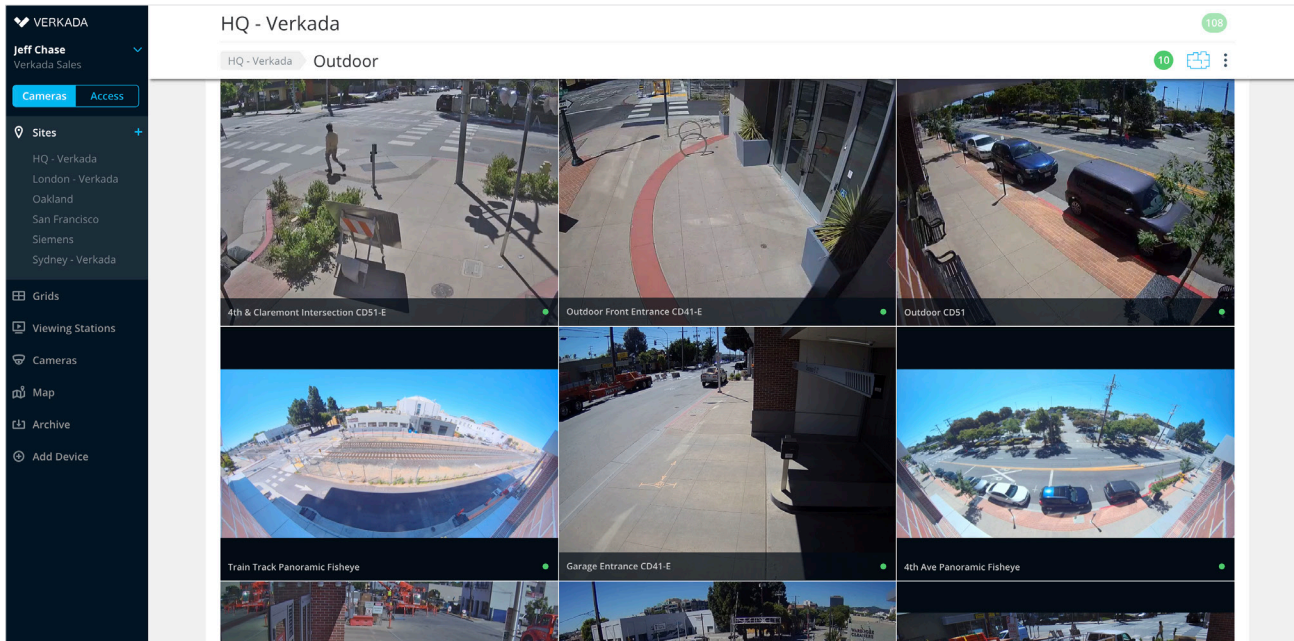

Mini Series

- Discreet form factors for any indoor environment
- High-resolution image quality with options for 5MP and 4K
- Up to 365 days of onboard retention

Fisheye Series

- 180° of panoramic views from all angles
- Ability to view captured area in separate quadrants
- High-resolution image quality with 12MP
- Up to 90 days of onboard video retention

Command Platform Overview

All-in-one cloud-based management software for Verkada security cameras

Command, Verkada's cloud-based management platform, is designed to deliver simple access and management for all cameras and users across every site from virtually anywhere in the world. From Command, users can set up new cameras, create new sites, manage settings, access live and archived footage, manage users, and access the advanced features powered by Verkada's edge-based analytics.

Security & Permissions

- SAML/OAuth support for single sign-on
- 2-factor authentication
- User permissions can be controlled at camera, site and organization levels

Remote Access

- Access from any device (desktops, smartphones, tablets)
- Native apps for iOS and Android, and Verkada's VX51 Viewing Station