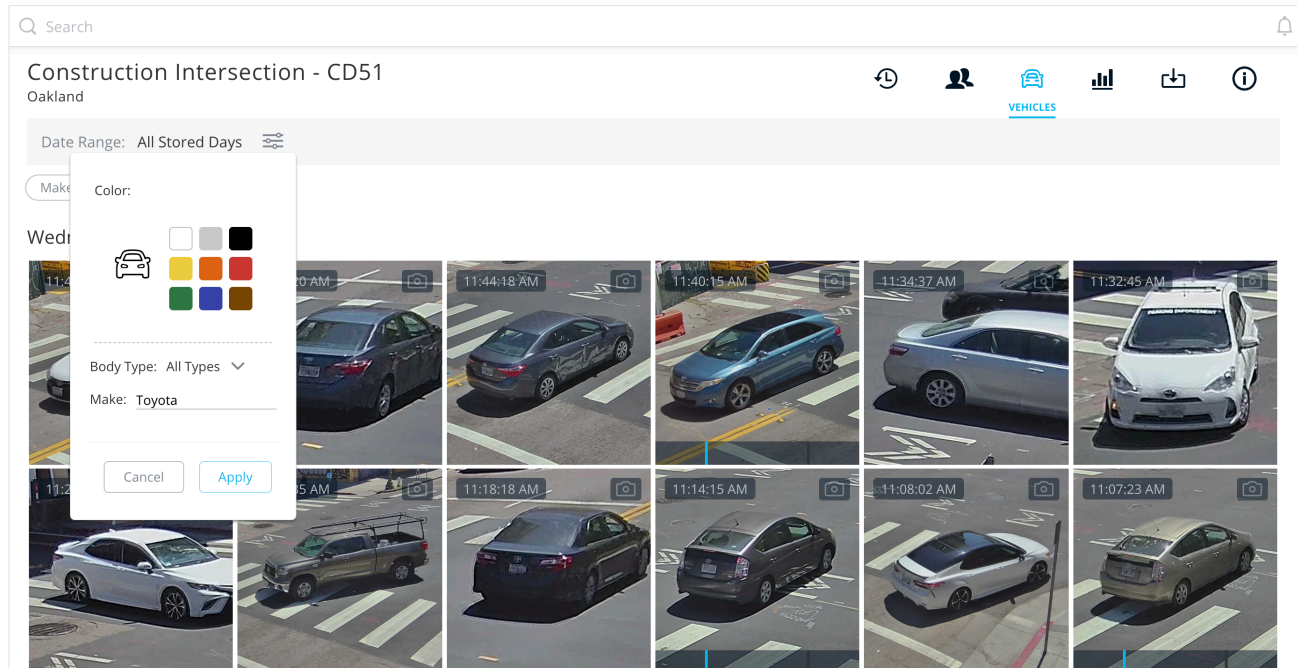

Vehicle Analytics

Quickly search and filter to find vehicles of interest

Vehicle Analytics is a powerful edge-based feature that gives users high-quality images of all vehicles identified in the scene. With Verkada's centralized management platform, customers can filter vehicles by date, time, vehicle make, color, and body type.

Find and Filter Vehicles with Ease

Vehicle History

- Browse through high-resolution snapshots of vehicles detected in frame
- Save snapshots or easily access associated full-res video

Vehicle Filters

- Filter based on a range of attributes, including vehicle color, make, and body type.