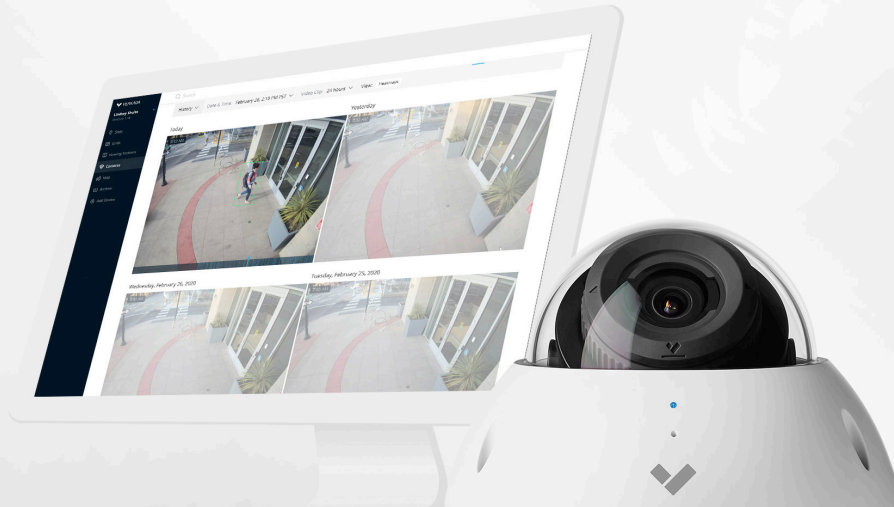

Hybrid Cloud Video Security

Strengthen and simplify security at scale

Overview

Verkada's line of hybrid cloud security cameras combines powerful edge-based processing with the limitless capabilities of cloud computing. With Verkada's hybrid cloud architecture, cameras analyze events in real-time, while simultaneously leveraging Verkada's industry-leading computer vision technology for instantaneous insights that bring speed and efficiency to incidents and investigations.

From Command, Verkada's centralized web-based platform, users can find the footage they need in seconds. With features like Motion Detection, People Analytics, and Vehicle Analytics, teams can quickly search across their organization to find relevant footage, eliminating the need to scrub through incidents manually.

Available in a wide range of form factors, including indoor and outdoor models, Verkada security cameras work out-of-the-box without any additional downloads or configurations. Users can access events and associated footage from virtually anywhere from any device. Most importantly, without needing to open port forwards or setup VPNs, all Verkada traffic is automatically protected with end-to-end encryption.