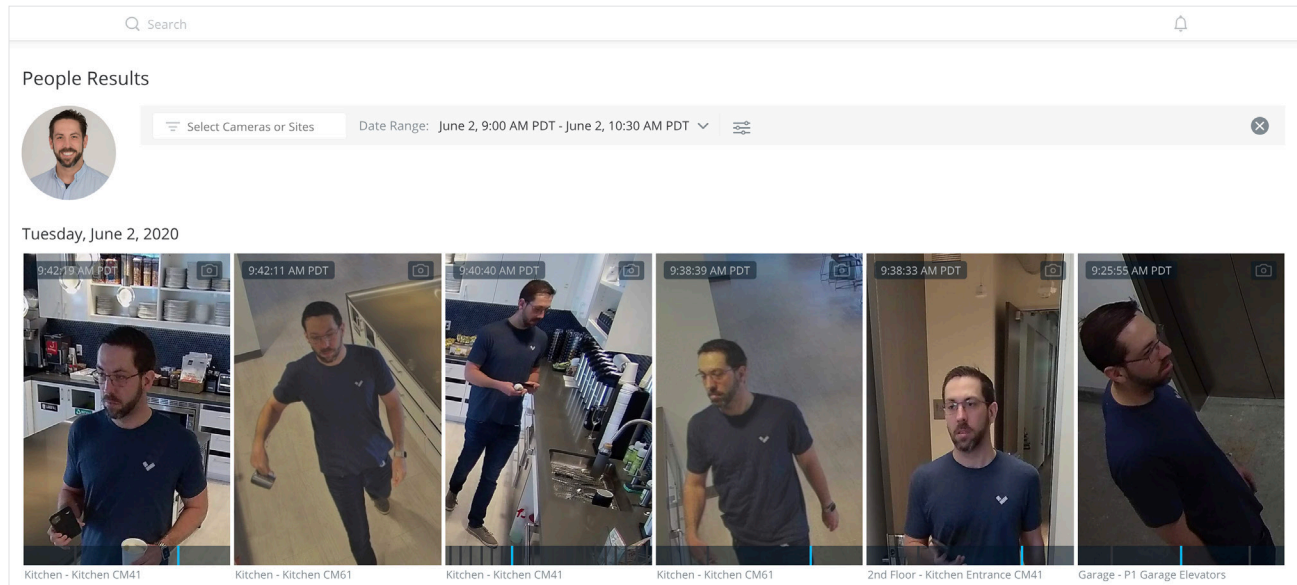

Security & Permissions

- SAML/OAuth support for single sign-on
- 2-factor authentication
- User permissions can be controlled at camera, site and organization levels

Remote Access

- Access from any device (desktops, smartphones, tablets)
- Native apps for iOS and Android, and Verkada's VX51 Viewing Station

People Analytics

Simplify and speed up investigations with intelligent people and face detection

People Analytics combines intelligent edge-based video processing with computer vision in the cloud to give users high-quality images of all individuals identified in the scene. With Verkada's centralized management platform, customers can filter people by various attributes, including date, time, appearance, clothing color, backpack detection, and facial matches.